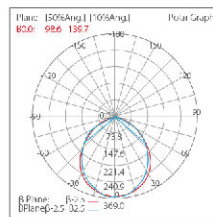

Item No.	Voltage [V]	Wattage [W]	Lumen [lm]	Ra	DF	Life time [H]	Material	Size [L*W*Hmm]	Packing [Pcs / M³ / KG]
LG168	220-240	10	1000	≥70	>0.5	30000	Alu.	120*31*88	40/0.029/13.2
LG168	220-240	20	2000	≥70	>0.9	30000	Alu.	162*31*118	30/0.039/17.2
LG168	220-240	30	3000	≥70	>0.9	30000	Alu.	196*31*142	20/0.037/15.8
LG168	220-240	50	5000	≥70	>0.9	30000	Alu.	235*33*164	15/0.04/17.6
LG168	220-240	70	7000	≥70	>0.9	30000	Alu.	275*41*200	4/0.035/9.5
LG168	220-240	100	10000	≥70	>0.9	30000	Alu.	300*48*220	4/0.045/12