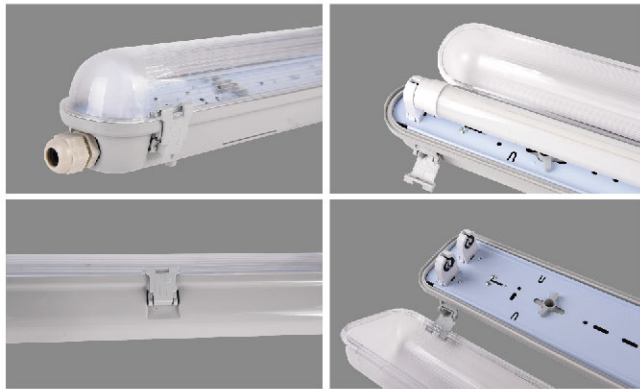

Product Details

Accessories