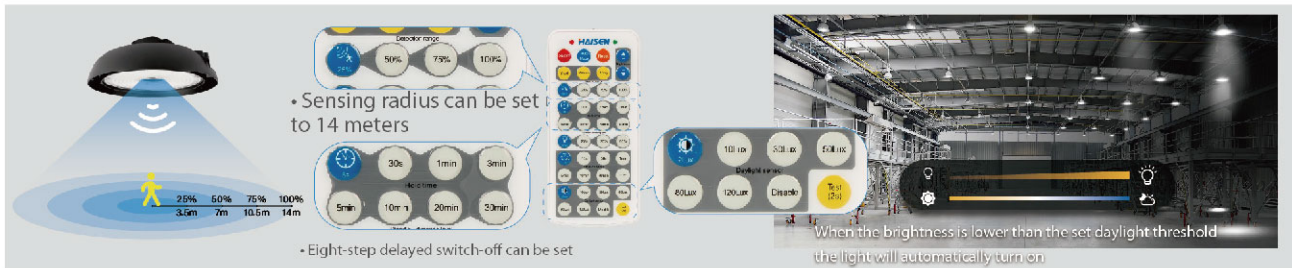

Item No.	Voltage [V]	Wattage [W]	Lumen [lm]	Ra	DF	Life time [H]	Material	Size [DxHmm]	Packing [Pcs / M² / KG]
HL150	100-277	100	17000	≥70	>0.9	50000	Alu.	Ø258*115	4/0.030/18
HL150	100-277	150	25500	≥70	>0.9	50000	Alu.	Ø298*115	4/0.040/20.7
HL150	100-277	200	34000	≥70	>0.9	50000	Alu.	Ø298*115	4/0.040/20.7