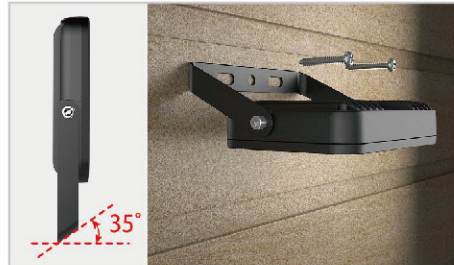

Counter flow design for cooling and protection, avoid leaves, insects and other accumulations

Inclined bracket, convenient for installation