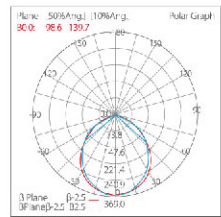

Item No.	Voltage [V]	Wattage [W]	Lumen [lm]	Ra	DF	Life time [H]	Material	Size [L*W*Hmm]	Packing [Pcs / M² / KG]
LG158	220-240V	10	1200	≥70	>0.5	30000	Alu.	110*26*95	60/0.035/14.8
LG158	220-240V	20	2400	≥70	>0.5	30000	Alu.	132*28*115	40/0.035/13.4
LG158	220-240V	30	3600	≥70	>0.9	30000	Alu.	185*30*160	40/0.053/24.8
LG158	220-240V	50	6000	≥70	>0.9	30000	Alu.	216*32*185	20/0.041/18.2
LG158	220-240V	70	8400	≥70	>0.9	30000	Alu.	275*41*205	20/0.048/21.3
LG158	220-240V	100	12000	≥70	>0.9	30000	Alu.	328*41*268	4/0.021/9.31
LG158	220-240V	150	18000	≥70	>0.9	30000	Alu.	380*45*305	4/0.031/12.9
LG158	220-240V	300	360000	≥70	>0.9	30000	Alu.	539*49*376	1/0.025/8.1