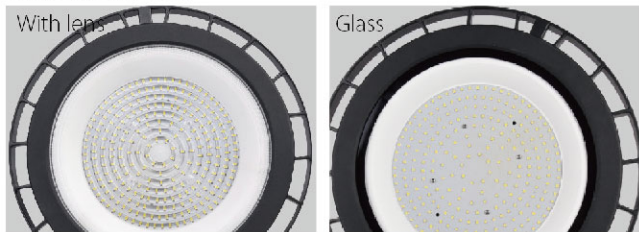

LED Highbay Lamps

LUMILEDS

IP65

140lm/W

Optional lens/Glass

Select products according to your actual need

Item No.	Voltage [V]	Wattage [W]	Lumen [lm]	Ra	DF	Life time [H]	Material	Size [DxHmm]	Packing [Pcs / M ² / KG]
HL118	100-277	100	14000	≥80	>0.9	30000	Alu.+PC	Ø270*107	1/0.04/4.5
HL118	100-277	150	21000	≥80	>0.9	30000	Alu.+PC.	Ø317*108	1/0.04/4.5
HL118	100-277	200	28000	≥80	>0.9	30000	Alu.+PC	Ø365*123	1/0.04/4.5