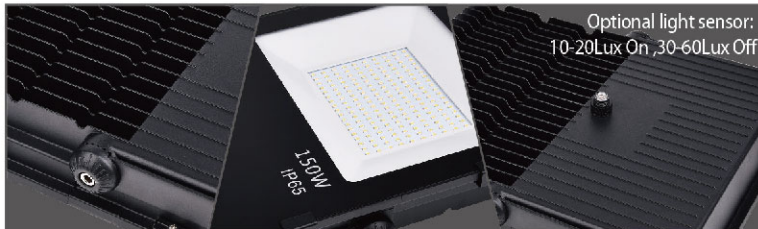

LED Floodlights

100lm/w
100-300w
IP65

Product details

1. Die casting aluminum shell, interactive struction, greatly improve the heat dissipation;
2. Ultra thin design;
3. Unique space for sticker, more reasonable;
4. Bracket with adjustable gear for easy angle adjustment.