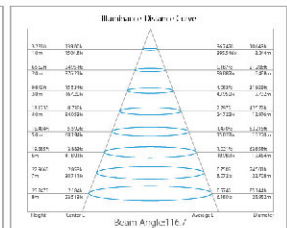

CE **RoHS** **ErP 2.0**

Product Details: