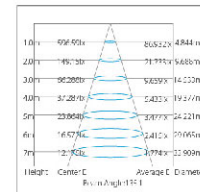

Separated Tri-proof Fixtures

IK08

ANTI-IMPACT

IP65

100lm/w

Color Temp.
adjustable

Emergency function
Charging time: 16hours
Working time: 3hours

Product Details

20W

Applications :

Can be applied in wet interior, dusty place and outdoor places such as cellars, sheds, plant rooms, warehouses, open and closed parking areas, workstations, corridors, etc.

SMD2835

-20°+40°

120°

Item No.	Voltage [V]	Wattage [W]	Lumen [lm]	Ra	PF	Life time [H]	Material	Size [L*W*Hmm]	Packing [Pcs / M² / KG]
FF179-20W-CCT	220-240	20	2000	≥80	>0.9	30000	PC	650*105*68	6/0.043/1.2
FF179-40W-EM+CCT	220-240	20/40	4000	≥80	>0.9	30000	PC	1260*105*68	6/0.053/2.2
FF179-40W-TG+CCT	220-240	20/40	4000	≥80	>0.9	30000	PC	1260*105*68	6/0.053/2.2