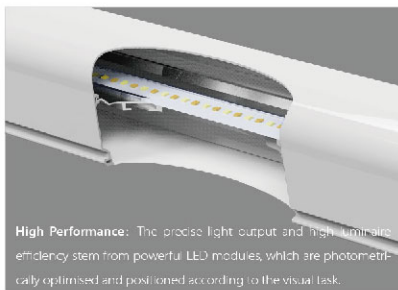

Product Details

Color Temperature Adjustable

Two Level Power Adjustable Function

High Performance: The precise light output and high luminaires efficiency stem from powerful LED modules, which are photometrically optimised and positioned according to the visual task.