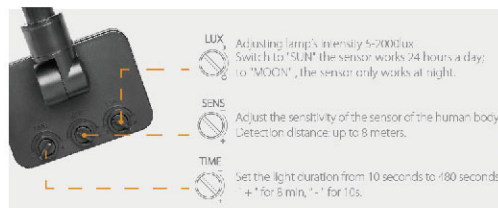

LED Floodlights

100lm/w

IP65 / IP44

CE **RoHS** **ErP2.0**

Products

Counter flow design for cooling and protection, avoid leaves, insects and other accumulations

Inclined bracket, convenient for installation