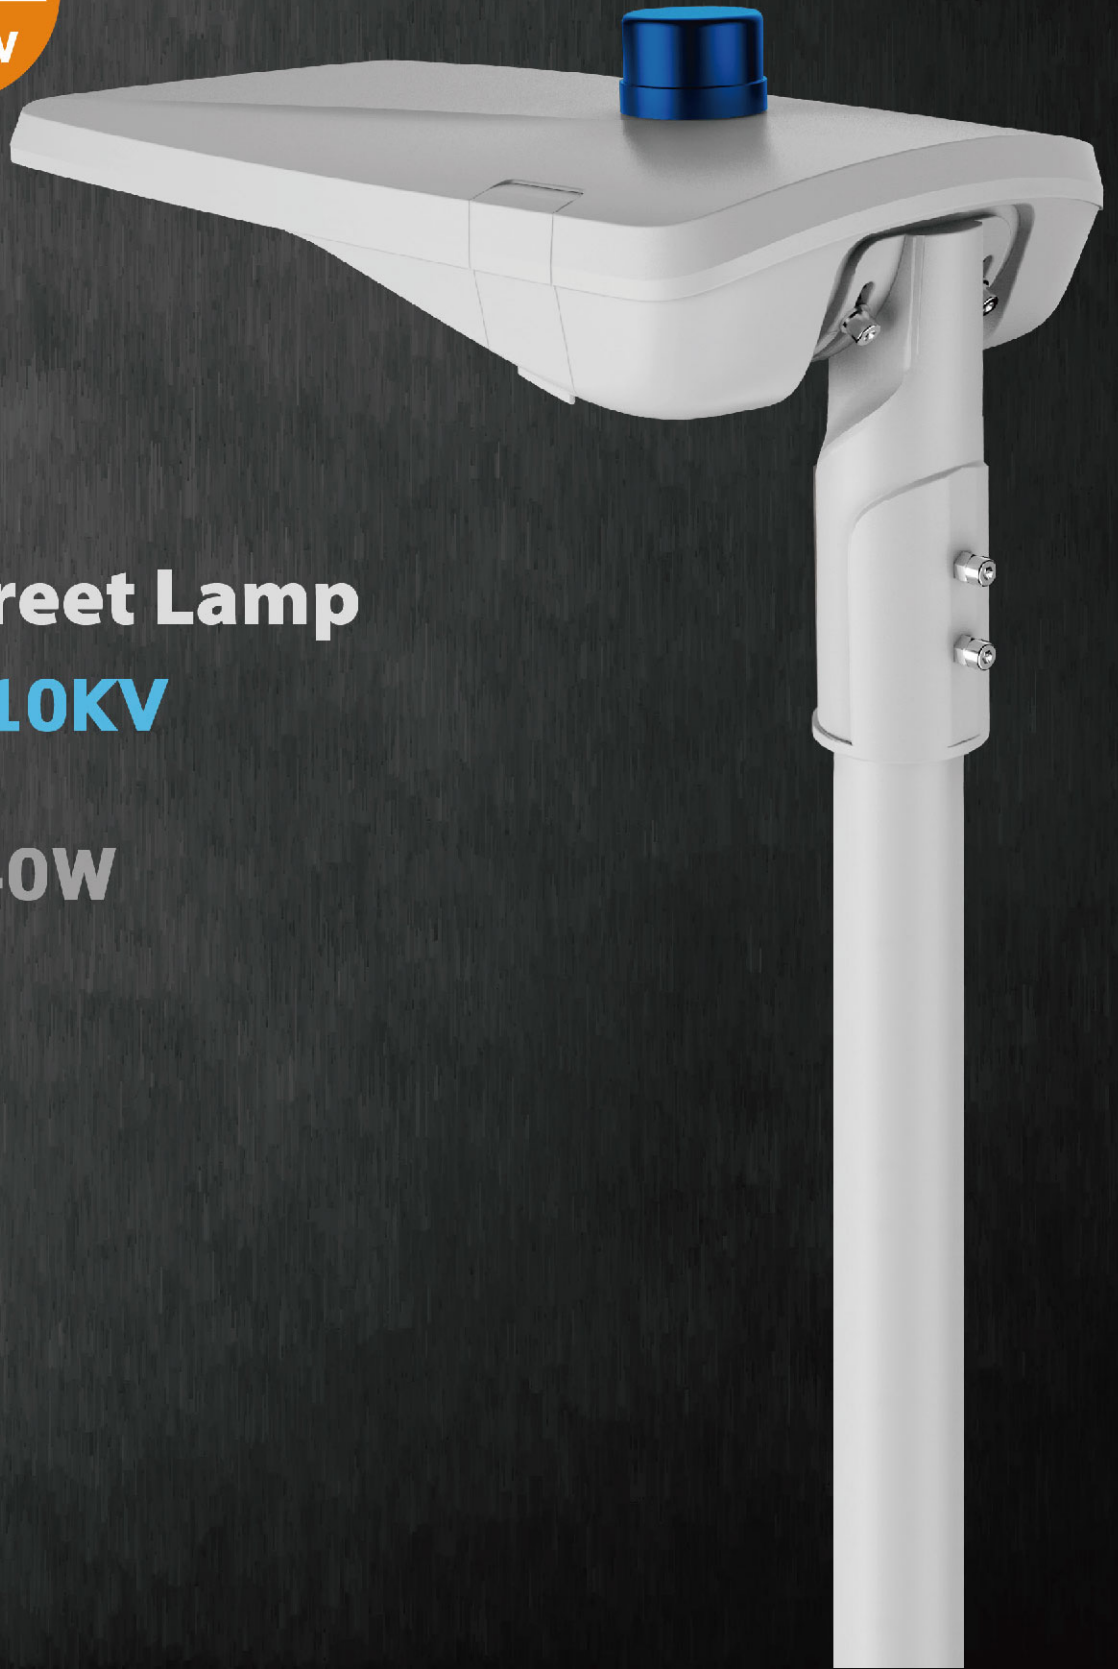

LED Lighting Catalogue

Building & Industrial Lights 2022

ERIK C[®]
concepts

160
lm/w

LED Street Lamp

IP65 & 10KV

0-10V

100-240W

Main Street Lamps

LUMILEDS

10KV

160lm/w

Product Details

Power-off Protection

Adjustable by +15°~-15°

LUMILEDS SMD3030