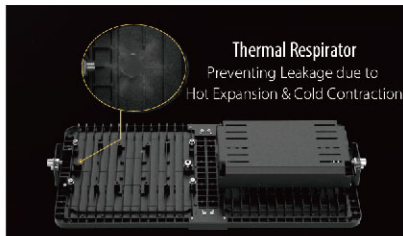

Stadium & Tunnel Lights

LUMILEDS

IP66 & IK08

130lm/w

Product Details

4000 K 6500 K

SMD2835 -40°+50° 10°/15°/30°/45°/60°/90°/120°

Item No.	Voltage [V]	Wattage [W]	Lumen [lm]	Ra	PF	Life time [H]	Material	Size [LxWxHmm]	Packing [Pcs / M ³ / KG]
QL105C	100-277	250	32500	≥70	>0.9	50000	Alu.	336*350*97	1/0.018/5.7
QL105C	100-277	500	65000	≥70	>0.9	50000	Alu.	654*360*100	1/0.035/12
QL105C	100-277	750	97500	≥70	>0.9	50000	Alu.	970*360*100	1/0.052/17.3
QL105C	100-277	1000	130000	≥70	>0.9	50000	Alu.	656*680*100	1/0.066/23