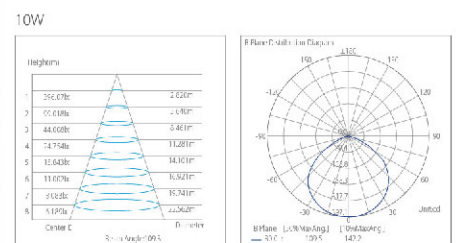

Counter flow design for cooling and protection, avoid leaves, insects and other accumulations

Inclined bracket, convenient for installation