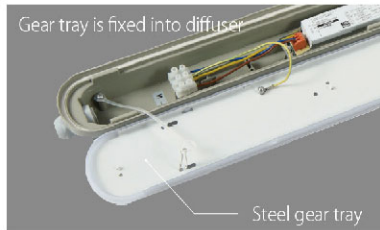

Emergency function
Charging time: 16hours
Working time: 3hours

Separated Tri-proof Fixtures

IK08

ANTI-IMPACT

IP65

130lm/w

CE **RoHS** **ErP2.0**

Applications :