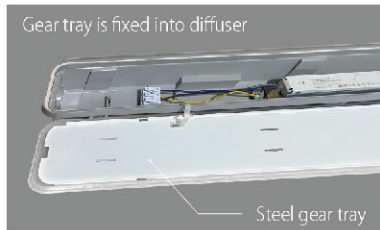

Product Details

Applications :

Can be applied in application warehouses, car parks, supermarkets, food factory, clean room, marine, etc.

Accessories

Item No.	Voltage [V]	Wattage [W]	Lumen [lm]	Ra	DF	Life time [H]	Material	Size [L*W*Hmm]	Packing [Pcs / M ³ / KG]
FF234C	200-240V	20	2600	>80	>0.5	30000	PC	64*10.3*8.4	6 / 0.042 / 9.76
FF234C	200-240V	40	5200	>80	>0.9	30000	PC	124*10.3*8.4	6 / 0.078 / 15.18
FF234C	200-240V	50	6500	>80	>0.9	30000	PC	154*10.3*8.4	6 / 0.096 / 13.46
FF234C	200-240V	60	7800	>80	>0.9	30000	PC	154*10.3*8.4	6 / 0.096 / 13.46
FF234C	200-240V	80	10400	>80	>0.9	30000	PC	184*10.3*8.4	6 / 0.115 / 15.46