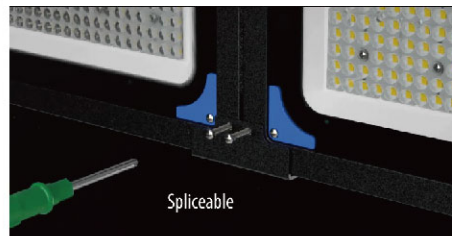

Stadium & Tunnel Lights

LUMILEDS

IP66 & IK08

130lm/w

Product Details

4000 K 6500 K

SMD2835 -40°+50° 10°/15°/30°/45°/60°/90°/120°

Item No.	Voltage [V]	Wattage [W]	Lumen [lm]	Ra	PF	Life time [H]	Material	Size [LxWxHmm]	Packing [Pcs / M ³ / KG]
QL105C	100-277	250	32500	≥70	>0.9	50000	Alu.	336*350*97	1/0.018/5.7
QL105C	100-277	500	65000	≥70	>0.9	50000	Alu.	654*360*100	1/0.035/12
QL105C	100-277	750	97500	≥70	>0.9	50000	Alu.	970*360*100	1/0.052/17.3
QL105C	100-277	1000	130000	≥70	>0.9	50000	Alu.	656*680*100	1/0.066/23