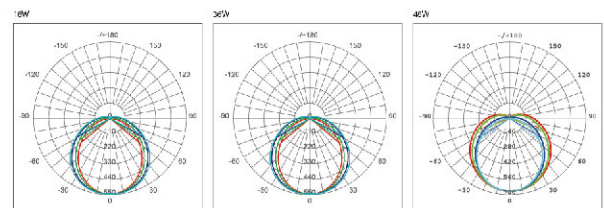

Item No.	Voltage [V]	Wattage [W]	Lumen [lm]	Ra	PF	Life time [H]	Material	Size [L*W*Hmm]	Packing [Pcs / M² / KG]
FF138	220-240	18	2430	≥80	>0.9	30000	PC+PMMA	686*74*74	12/0.034/9.16
FF138	220-240	36	5040	≥80	>0.9	30000	PC+PMMA	1281*48*65	9/0.08/11.28
FF138	220-240	48	6720	≥80	>0.9	30000	PC+PMMA	1581*48*65	6/0.07/11.28