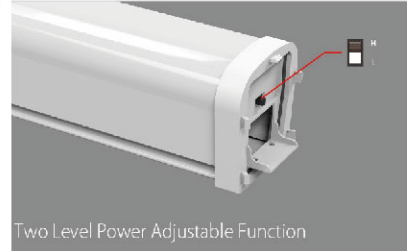

Product Details

Color Temperature Adjustable

Two Level Power Adjustable Function

High Performance: The precise light output and high luminaires efficiency stem from powerful LED modules, which are photometrically optimised and positioned according to the visual task.