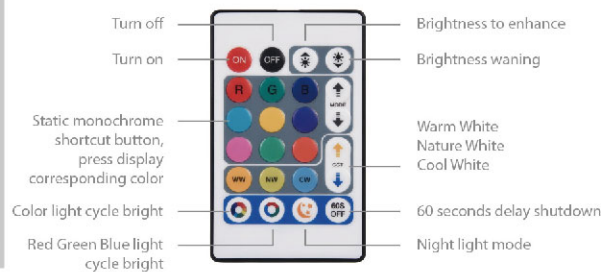

Instructions for remote control