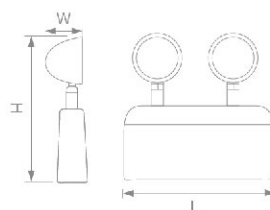

100-240V
≥70
15 000
-10° +40°
120°

Item No.	Wattage [W]	Battery Capacity	Charging hours	Output hours	Material	Size [LxWxHmm]	Packing [Pcs / M³ / KG]
FEL229	2	3.7V 1200MAH Lithium battery	24-48h	3-4h	ABS	135*51*147	20/0.065/13
FEL231	8	3.7V 2200MAH Lithium battery	24-48h	3-5h	ABS	170*40*162	10/0.038/8
FEL233	12	6V4.5AH lead acid battery	24-48h	2h/2 bulb,4h/1bulb	ABS	255*64*230	5/0.031/6