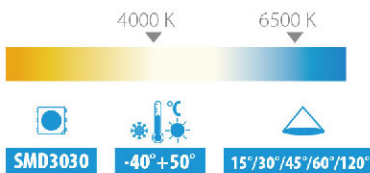

Product Details

Item No.	Voltage [V]	Wattage [W]	Lumen [lm]	Ra	PF	Life time [H]	Material	Size [LxWxHmm]	Packing [Pcs / M³ / KG]
QL101C	100-240	500	67500	≥70	>0.9	50000	Alu.	563*313*413	1/0.060/11
QL101C	100-240	1000	135000	≥70	>0.9	50000	Alu.	665*603*574	1/0.134/27.3
QL101C	100-240	1500	202500	≥70	>0.9	50000	Alu.	665*885*811	1/0.198/41
QL101C	100-240	2000	270000	≥70	>0.9	50000	Alu.	1166*603*573	1/0.221/54.6