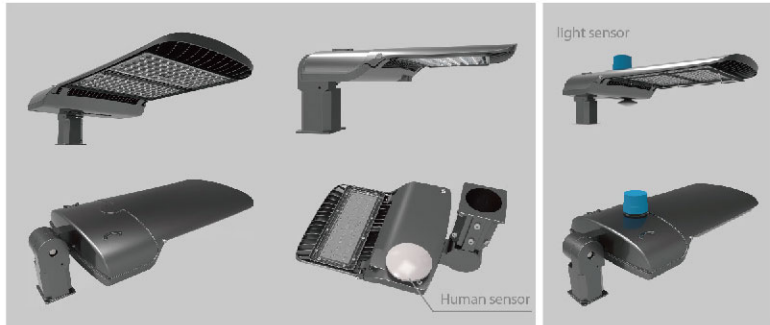

Main Street Lamps

LUMILEDS

10KV

140lm/w

Product Details

Item No.	Voltage [V]	Wattage [W]	LED Module [lm]	Ra	PF	Life time [H]	Material	Size [L*W*Hmm]	Packing [Pcs / M ³ / KG]
RL116	100-277	50	7000	≥70	>0.9	50000	Alu.+PC	507*308*81	1/0.018/5.5
RL116	100-277	100	14000	≥70	>0.9	50000	Alu.+PC	565*375*82	1/0.025/7.5
RL116	100-277	150	21000	≥70	>0.9	50000	Alu.+PC	565*375*82	1/0.025/7.5
RL116	100-277	200	28000	≥70	>0.9	50000	Alu.+PC	785*376*101	1/0.036/8.5
RL116	100-277	300	42000	≥70	>0.9	50000	Alu.+PC	785*376*101	1/0.036/8.5