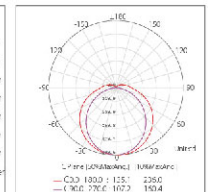

Separated Tri-proof Fixtures

IK08

ANTI-IMPACT

IP65

100lm/w

Color Temp.
adjustable

Emergency function
Charging time: 16hours
Working time: 3hours

Product Details

20W

Applications :

Can be applied in wet interior, dusty place and outdoor places such as cellars, sheds, plant rooms, warehouses, open and closed parking areas, workstations, corridors, etc.

SMD2835

-20°+40°

120°

Item No.	Voltage [V]	Wattage [W]	Lumen [lm]	Ra	PF	Life time [H]	Material	Size [L*W*Hmm]	Packing [Pcs / M² / KG]
FF179-20W-CCT	220-240	20	2000	≥80	>0.9	30000	PC	650*105*68	6/0.043/1.2
FF179-40W-EM+CCT	220-240	20/40	4000	≥80	>0.9	30000	PC	1260*105*68	6/0.053/2.2
FF179-40W-TG+CCT	220-240	20/40	4000	≥80	>0.9	30000	PC	1260*105*68	6/0.053/2.2