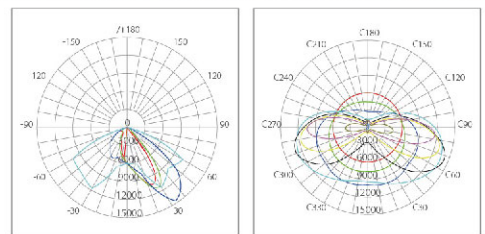

Main Street Lamps

LUMILEDS

10KV

140lm/w

Product Details

Item No.	Voltage [V]	Wattage [W]	LED Module [lm]	Ra	PF	Life time [H]	Material	Size [L*W*Hmm]	Packing [Pcs / M ³ / KG]
RL116	100-277	50	7000	≥70	>0.9	50000	Alu.+PC	507*308*81	1/0.018/5.5
RL116	100-277	100	14000	≥70	>0.9	50000	Alu.+PC	565*375*82	1/0.025/7.5
RL116	100-277	150	21000	≥70	>0.9	50000	Alu.+PC	565*375*82	1/0.025/7.5
RL116	100-277	200	28000	≥70	>0.9	50000	Alu.+PC	785*376*101	1/0.036/8.5
RL116	100-277	300	42000	≥70	>0.9	50000	Alu.+PC	785*376*101	1/0.036/8.5