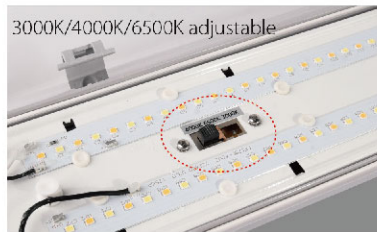

Product Details