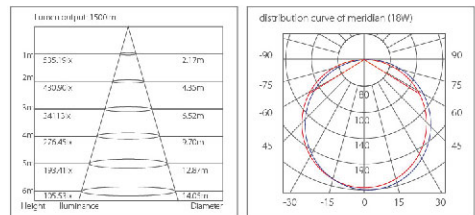

Applications :

Can be applied in wet interior, dusty place and outdoor places such as cellars, sheds, plant rooms, warehouses, open and closed parking areas, workstations, corridors, etc.