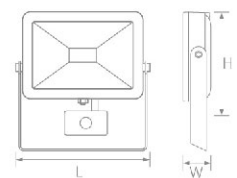

ISPOT LED flood lights

100lm/w

IP44

CE **RoHS** **ErP 2.0**

Product Details

✓ inclined bracket, convenient for installation

50W

Item No.	Voltage [V]	Wattage [W]	Lumen [lm]	Ra	DF	Life time [H]	Material	Size [L*W*Hmm]	Packing [Pcs / M ² / KG]
LG158S	220-240V	10	1000	≥70	>0.5	30000	Alu.	131*40*188	20/0.025/15
LG158S	220-240V	20	2000	≥70	>0.5	30000	Alu.	184*49*225	20/0.040/20
LG158S	220-240V	30	3000	≥70	>0.9	30000	Alu.	215*60*260	10/0.035/15
LG158S	220-240V	50	5000	≥70	>0.9	30000	Alu.	230*60*295	10/0.045/22