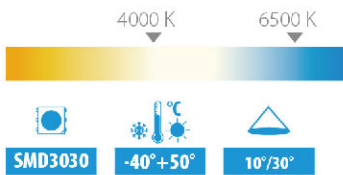

Item No.	Voltage [V]	Wattage [W]	Lumen [lm]	Ra	PF	Life time [H]	Material	Size [DxL:mm]	Packing [Pcs / M³ / KG]
QL102C	100-240	300	39000	≥70	>0.9	50000	Alu.	Φ381*391	1/0.113/13.6
QL102C	100-240	400	52000	≥70	>0.9	50000	Alu.	Φ381*391	1/0.113/13.6
QL102C	100-240	500	65000	≥70	>0.9	50000	Alu.	Φ381*391	1/0.113/13.6
QL102C	100-240	750	97500	≥70	>0.9	50000	Alu.	Φ478*508	1/0.170/27.2
QL102C	100-240	1000	130000	≥70	>0.9	50000	Alu.	Φ478*508	1/0.170/27.2
QL102C	100-240	1250	162500	≥70	>0.9	50000	Alu.	Φ478*508	1/0.170/27.2