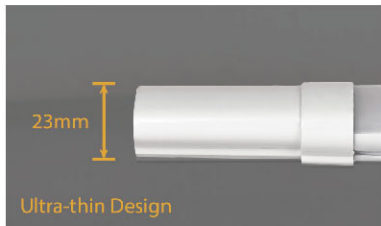

Integrated Tri-proof Fixtures

IK06

ANTI-IMPACT

IP65

Economical

Product Details

Applications :

Can be applied in wet interior, dusty place and outdoor places such as cellars, sheds, plant rooms, warehouses, open and closed parking areas, workstations, corridors, etc.