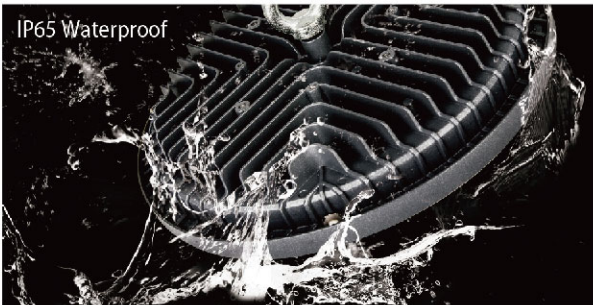

LED Highbay Lamps

IP65

120lm/W

CE ErP2.0 **2 YR** **WARRANTY**

Product Details

Aluminum Die-casting

High Quality SMD2835 Chips

IP65 Waterproof