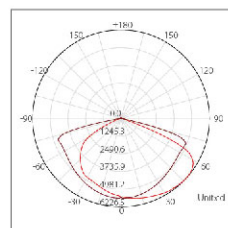

Main Street Lamps

LUMILEDS

10KV

150lm/w

0-10V

Product Details

Item No.	Voltage [V]	Wattage [W]	Lumen [lm]	Ra	PF	Life time [H]	Material	Size [L*W*Hmm]	Packing [Pcs / M ³ / KG]
RL898	100-277	50	7500	≥70	>0.9	30000	Alu.+Glass	565*200*89	1/0.025/7.5
RL898	100-277	100	15000	≥70	>0.9	30000	Alu.+Glass	611*240*89	1/0.025/7.5
RL898	100-277	150	22500	≥70	>0.9	30000	Alu.+Glass	680*260*89	1/0.036/9
RL898	100-277	200	30000	≥70	>0.9	30000	Alu.+Glass	680*260*89	1/0.036/9