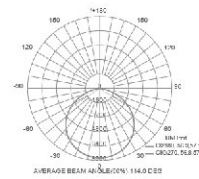

Product Features

Item No.	Voltage [V]	Wattage [W]	Lumen [lm]	Ra	DF	Life time [H]	Material	Size [DxHmm]	Packing [Pcs / M² / KG]
HL305	100-270	100	17000	≥80	>0.95	50000	Alu.+PC	Ø340*120	1/0.025/3.2
HL305	100-270	150	25500	≥80	>0.95	50000	Alu.+PC	Ø340*120	1/0.025/3.2