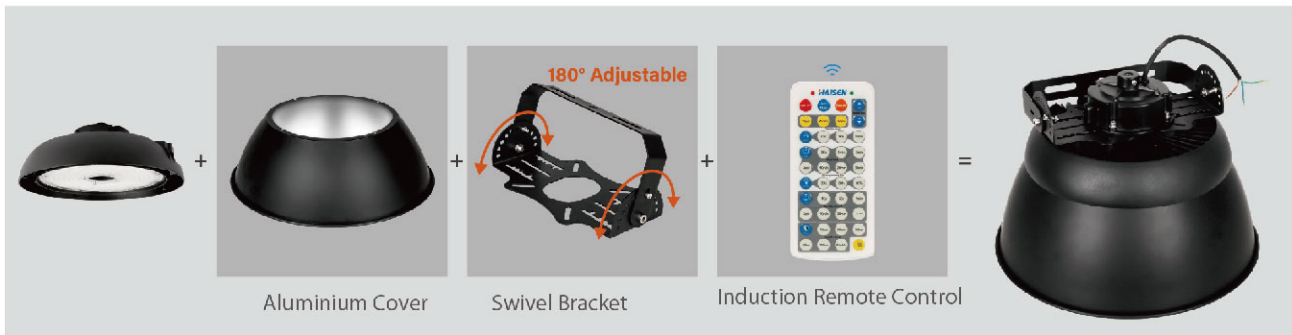

Highbay lamps

LED Highbay Lamps

LUMILEDS

IK08

ANTI-IMPACT

IP65

170lm/w

Optional Accessories