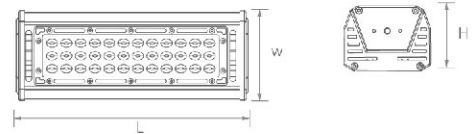

Item No.	Voltage [V]	Wattage [W]	Lumen [lm]	Ra	DF	Life time [H]	Material	Size [LxWxHmm]	Packing [Pcs / M² / KG]
HL155	100-277	100	14000	≥80	>0.95	50000	Alu.	578*120*90	1/0.007/8.3
HL155	100-277	150	21000	≥80	>0.95	50000	Alu.	848*120*90	1/0.009/10.5
HL155	100-277	200	28000	≥80	>0.95	50000	Alu.	1118*120*90	1/0.002/13.9
HL155	100-277	300	42000	≥80	>0.95	50000	Alu.	1388*120*90	1/0.016/15.2