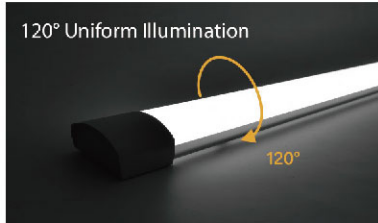

Product Details

Applications :

Can be applied in wet interior, dusty place and outdoor places such as cellars, sheds, plant rooms, warehouses, open and closed parking areas, workstations, corridors, etc.