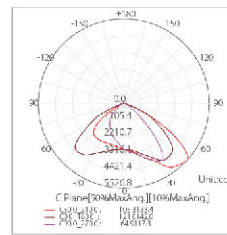

Auxiliary Street Lamps

IP65

130lm/w

30-200W

Product Details

SMD2835

-40° +40°

50x120°

Item No.	Voltage [V]	Wattage [W]	Lumen [lm]	Ra	PF	Life time [H]	Material	Size [L*W*Hmm]	Packing [Pcs / M³ / KG]
RL160	100-240V	50	6000	≥70	>0.9	20000	Alu.	385*165*50	4/0.025/6.8
RL160	100-240V	100	12000	≥70	>0.9	20000	Alu.	500*210*65	2/0.026/5.2
RL160	100-240V	150	18000	≥70	>0.9	20000	Alu.	600*245*70	1/0.015/4
RL160	100-240V	200	240000	≥70	>0.9	20000	Alu.	587*242*80	2/0.036/6.5