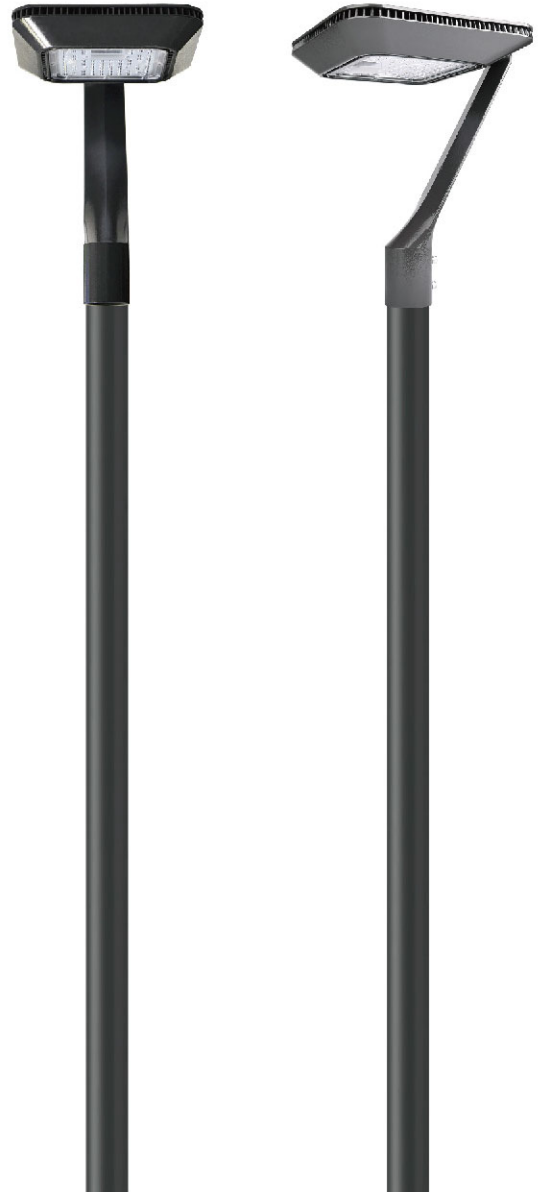

Courtyard Street Lamps

LUMILEDS

IP65

Available colors

Black Dark Grey Silver Grey

Product Details

Item No.	Voltage [V]	Wattage [W]	Lumen [lm]	Ra	PF	Life time [H]	Material	Size [L*W*Hmm]	Packing [Pcs / M ³ / KG]
PA301	100-277	20	1900	≥70	>0.9	50 000	Alu.+PC	286*240*340	1/0.038/6
PA301	100-277	35	3325	≥70	>0.9	50 000	Alu.+PC	286*240*340	1/0.038/6
PA301	100-277	50	4750	≥70	>0.9	50 000	Alu.+PC	351*300*436	1/0.067/6
PA301	100-277	100	9500	≥70	>0.9	50 000	Alu.+PC	351*300*436	1/0.067/6