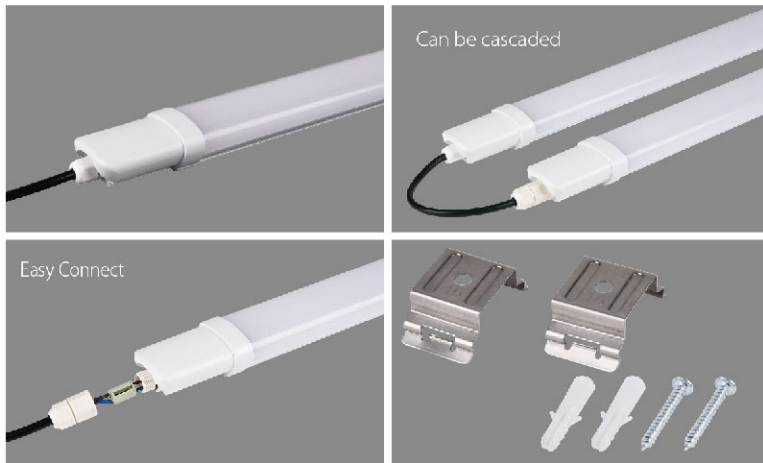

Integrated Tri-proof Fixtures

IK06

ANTI-IMPACT

IP65

Product Details

Applications :

Can be applied in wet interior, dusty place and outdoor places such as cellars, sheds, plant rooms, warehouses, open and closed parking areas, workstations, corridors, etc.