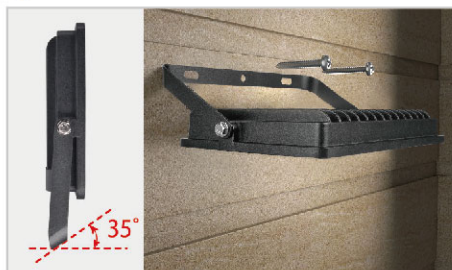

LED Floodlights

100lm/w

IP65 / IP44

CE **RoHS** **ErP2.0**

Products

Counter flow design for cooling and protection, avoid leaves, insects and other accumulations

Inclined bracket, convenient for installation