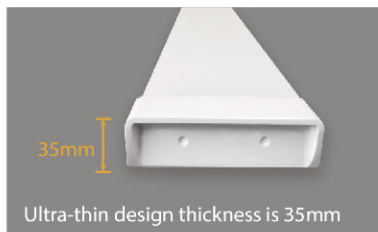

Product Details

Applications :

Can be applied in wet interior, dusty place and outdoor places such as cellars, sheds, plant rooms, warehouses, open and closed parking areas, workstations, corridors, etc.

SMD2835 **-20°+40°** **120°**