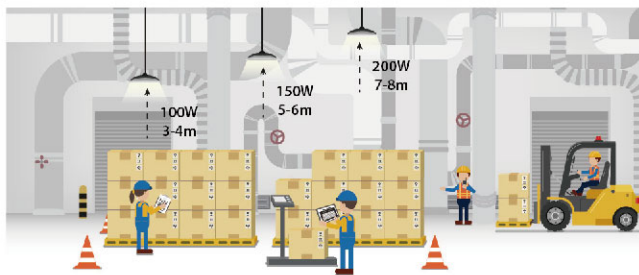

Optional lens/Glass