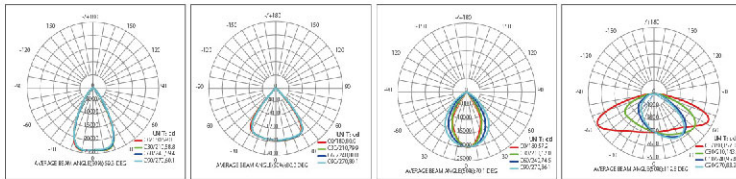

60°/90° Option

60°*90°/80°*150° Option

3000 K   4000 K   5000 K   5700 K   6500 K