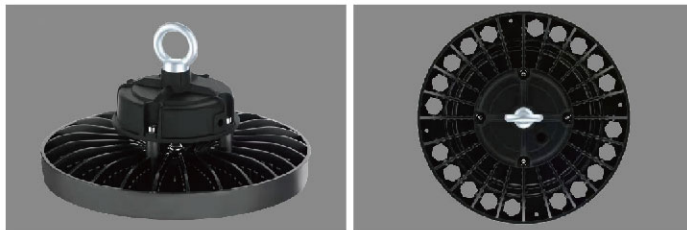

Product Details