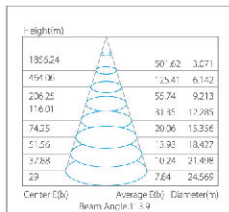

ISPOT LED flood lights

100lm/w

IP44

CE **RoHS** **ErP 2.0**

Product Details

✓ inclined bracket, convenient for installation

50W

Item No.	Voltage [V]	Wattage [W]	Lumen [lm]	Ra	DF	Life time [H]	Material	Size [L*W*Hmm]	Packing [Pcs / M ² / KG]
LG158S	220-240V	10	1000	≥70	>0.5	30000	Alu.	131*40*188	20/0.025/15
LG158S	220-240V	20	2000	≥70	>0.5	30000	Alu.	184*49*225	20/0.040/20
LG158S	220-240V	30	3000	≥70	>0.9	30000	Alu.	215*60*260	10/0.035/15
LG158S	220-240V	50	5000	≥70	>0.9	30000	Alu.	230*60*295	10/0.045/22