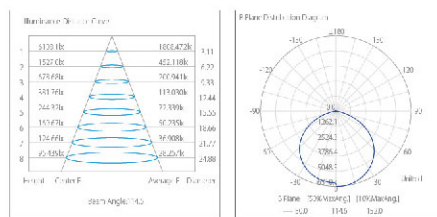

High grade construction stainless steel Exquisite workmanship and high quality 200W