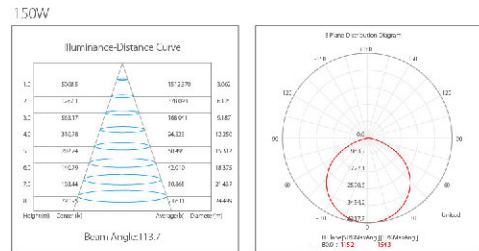

LED Highbay Lamps

LUMILEDS

IP65

140lm/W

Optional lens/Glass

Select products according to your actual need

Item No.	Voltage [V]	Wattage [W]	Lumen [lm]	Ra	DF	Life time [H]	Material	Size [DxHmm]	Packing [Pcs / M ² / KG]
HL118	100-277	100	14000	≥80	>0.9	30000	Alu.+PC	Ø270*107	1/0.04/4.5
HL118	100-277	150	21000	≥80	>0.9	30000	Alu.+PC.	Ø317*108	1/0.04/4.5
HL118	100-277	200	28000	≥80	>0.9	30000	Alu.+PC	Ø365*123	1/0.04/4.5