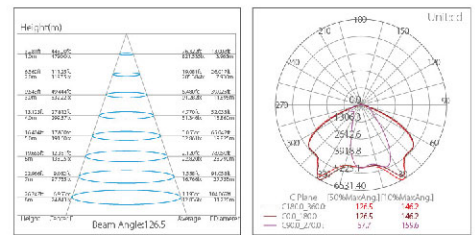

Auxiliary Street Lamps

IP65

100lm/w

Product Details

30-150W

SMD3030

150W

Item No.	Voltage [V]	Wattage [W]	Lumen [lm]	Ra	PF	Life time [H]	Material	Size [L*W*Hmm]	Packing [Pcs / M³ / KG]
RL179	100-240	30	3000	≥80	>0.9	30000	Alu.+PC	130*53*340	20/0.064/13.6
RL179	100-240	50	5000	≥80	>0.9	30000	Alu.+PC	155*55*390	10/0.044/9.6
RL179	100-240	100	10000	≥80	>0.9	30000	Alu.+PC	160*65*450	10/0.048/14
RL179	100-240	150	15000	≥80	>0.9	30000	Alu.+PC	170*65*570	5/0.041/10