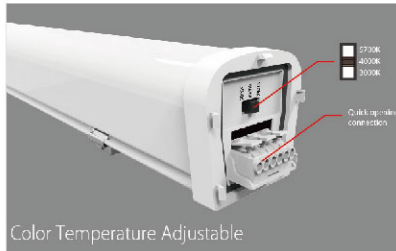

Product Details

Color Temperature Adjustable

Two Level Power Adjustable Function

High Performance: The precise light output and high luminaires efficiency stem from powerful LED modules, which are photometrically optimised and positioned according to the visual task.