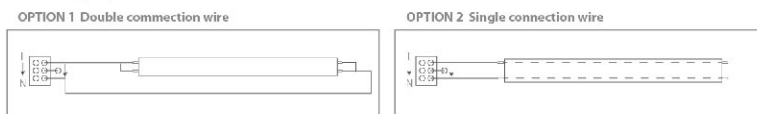

Traditional Tri-proof Fixtures

IP54

Details

Lampshade material available

High-quality for more strict usage environment

Accessories

* Wiring options available

Item No.	Voltage [V]	Wattage [W]	Base	Life time [H]	Material	Size [L*W*Hmm]	Packing [Pcs / M ² / KG]
FF326-136	220-240	T8 1x18	G13	30000	HIPS+PS/ABS+PS/ABS+PC	126*8*8	12/0.074/8.4
FF326-236	220-240	T8 2x18	G13	30000	HIPS+PS/ABS+PS/ABS+PC	126*10*8	8/0.084/6.1