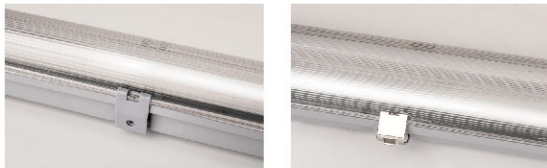

Traditional Tri-proof Fixtures

IP65

Only suitable for LED tubes

Economical

CE RoHS **ErP2.0**

Accessories optional

Solid fix with 12 joint snap guarantees better water-proof progress

Details