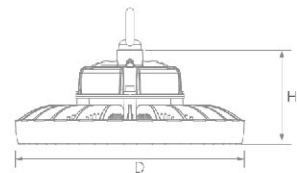

LED Highbay Lamps

SAMSUNG

IP65

180lm/W

Product Details

Optional Accessories

Item No.	Voltage [V]	Wattage [W]	Lumen [lm]	Ra	PF	Life time [H]	Material	Size [DxHmm]	Packing [Pcs / M ³ / KG]
HL151	100-240	100	18000	≥80	>0.9	50000	Alu.+PC	Ø275*53	1/0.004/2.9
HL151	100-240	150	22500	≥80	>0.9	50000	Alu.+PC	Ø319*67	1/0.006/3.6
HL151	100-240	200	36000	≥80	>0.9	50000	Alu.+PC	Ø356*70	1/0.009/4.1