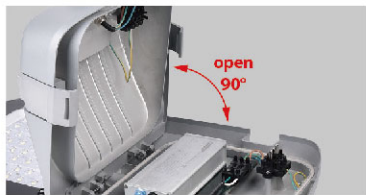

Main Street Lamps

LUMILEDS

10KV

160lm/w

Product Details

Power-off Protection

Adjustable by +15°~-15°

LUMILEDS SMD3030