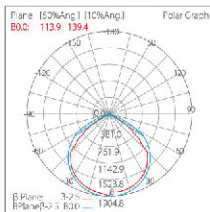

ISPOT LED flood lights

100lm/w

IP44

CE **RoHS** **ErP 2.0**

Product Details

✓ inclined bracket, convenient for installation

50W

Item No.	Voltage [V]	Wattage [W]	Lumen [lm]	Ra	DF	Life time [H]	Material	Size [L*W*Hmm]	Packing [Pcs / M ² / KG]
LG158S	220-240V	10	1000	≥70	>0.5	30000	Alu.	131*40*188	20/0.025/15
LG158S	220-240V	20	2000	≥70	>0.5	30000	Alu.	184*49*225	20/0.040/20
LG158S	220-240V	30	3000	≥70	>0.9	30000	Alu.	215*60*260	10/0.035/15
LG158S	220-240V	50	5000	≥70	>0.9	30000	Alu.	230*60*295	10/0.045/22