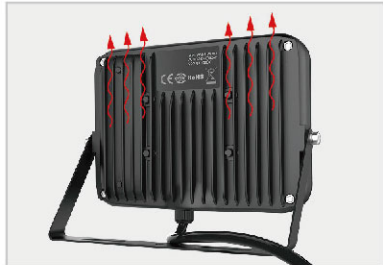

Counter flow design for cooling and protection, avoid leaves, insects and other accumulations

Inclined bracket, convenient for installation

10W